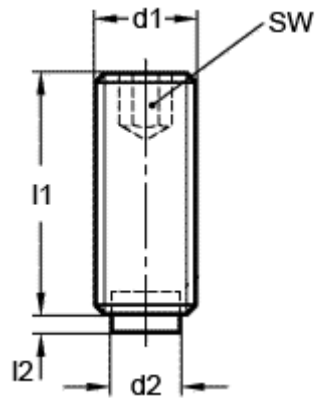

Article number: 20930603

Description: E+G Grub screw
GN 913.3-M4-20-MS

Measures

d1 = M4
d2 = 2.5
l1 = 20
l2 = 0.5
SW = 2.0